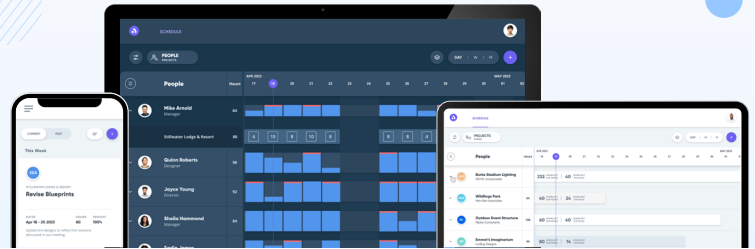

Resource Management Overview

powered by Audere

Empower Your Project Teams With Audere

Our resource management solution is powered by Audere, which is part of the BST Global family and lets you assign, balance and share work in an intuitive, collaborative experience.

Discover What Our Users Love About Our Resource Management Solution

- ✓ **Easy on the Eyes**
  Inspired by today's leading consumer technologies, Audere offers an intuitive, consumer-grade design that's available from anywhere, at any time and on any device.
- ✓ **Heads-Up Happiness**
  Audere is the collaborative tool teams need, showing live people, project and assignment updates across the board, so everybody knows what's happening.
- ✓ **The Perfect View**
  Our resource management solution is dynamic, allowing users to pivot between people- and project-focused data views and easily identify the right people for the right projects every time.
- ✓ **A Personal Touch**
  Within the Audere tool, users can adjust the experience for their preferences with contrast, data density and animation controls. Plus, users have the option to adjust assignments across days, weeks and months.

“As a team manager and a former consulting professional, I know how limited workload visibility and lack of collaboration can hinder a team. Audere gets resourcing out of spreadsheets and into an intuitive and collaborative experience — it's a complete game-changer for teams.

— John Mathew, Product Director, Audere

About BST Global

BST Global designs, develops and deploys the AEC industry's first suite of AI-powered project intelligence™ solutions specifically for the world's leading architects, engineers and consultancies.